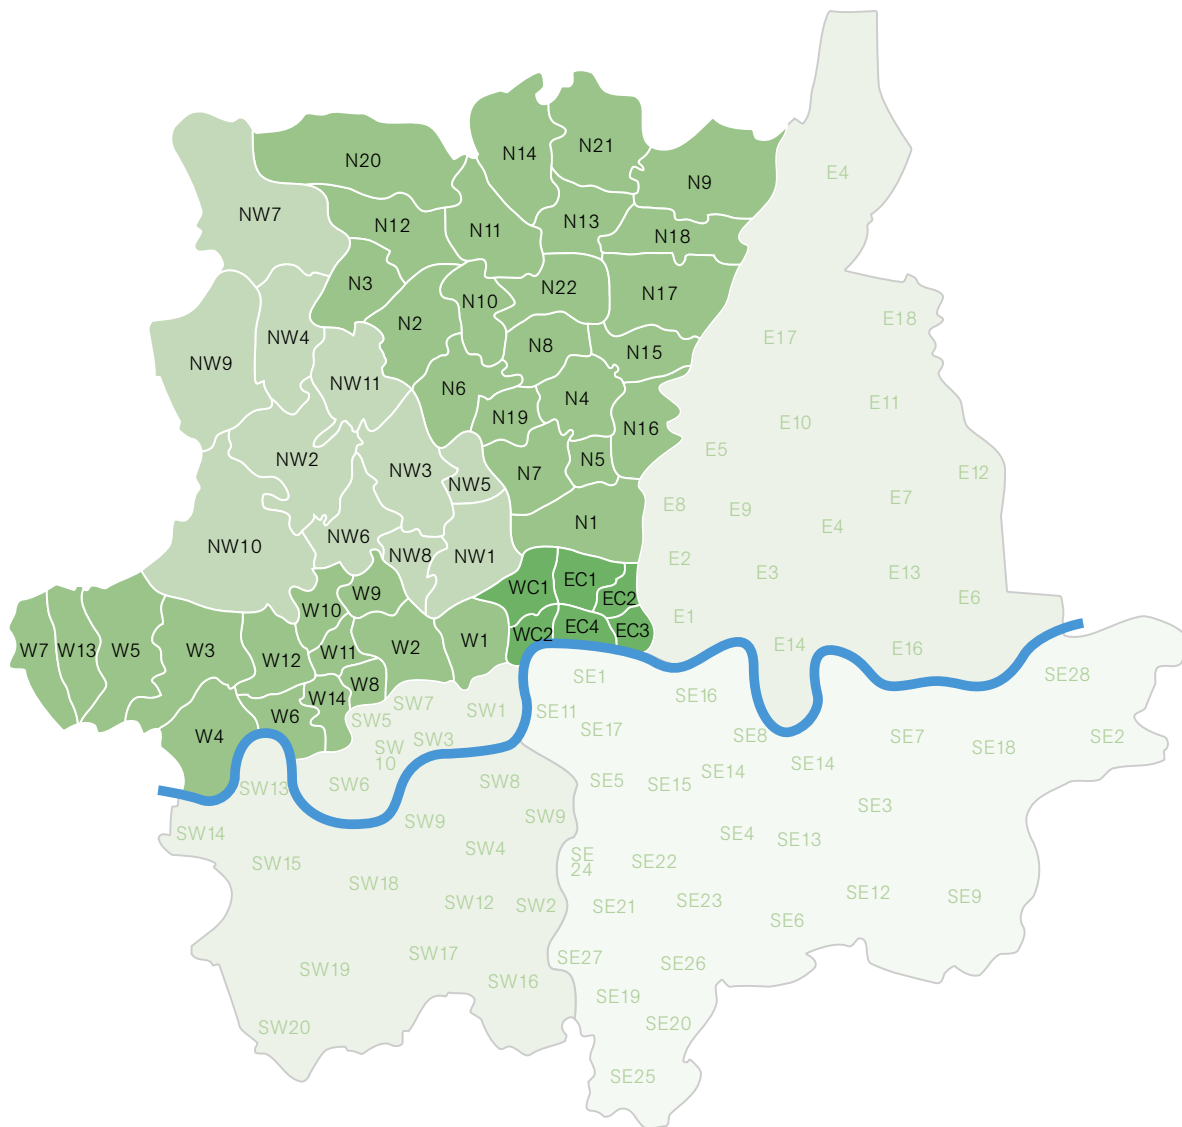

## Greater London Postcode Guide

---

### West/East Central

- WC1 Bloomsbury, Gray's Inn
- WC2 Covent Garden, Holborn, Strand
- EC1 Clerkenwell, Finsbury, Barbican
- EC2 Moorgate, Liverpool Street
- EC3 Monument, Tower Hill, Aldgate
- EC4 Fleet Street, St. Paul's

### North West

- NW1 Regent's Park, Camden Town
- NW2 Cricklewood, Neasden
- NW3 Hampstead, Swiss Cottage
- NW4 Hendon, Brent Cross
- NW5 Kentish Town
- NW6 West Hampstead, Kilburn, Queens Park
- NW7 Mill Hill
- NW8 St John's Wood
- NW9 Kinsbury, Colindale
- NW10 Willesden, Harlesden, Kensal Green
- NW11 Golders Green, Hampstead Gdn Suburb

## East

E1 Whitechapel, Stepney, Mile End  
E2 Bethnal Green, Shoreditch  
E3 Bow, Bromley-by-Bow  
E4 Chingford, Highams Park  
E5 Clapton  
E6 East Ham  
E7 Forest Gate, Upton Park  
E8 Hackney, Dalston  
E9 Hackney, Homerton  
E10 Leyton  
E11 Leytonstone  
E12 Manor Park  
E13 Plaistow  
E14 Poplar, Millwall, Isle of Dogs, Docklands  
E15 Stratford, West Ham  
E16 Canning Town, North Woolwich, Docklands  
E17 Walthamstow  
E18 South Woodford